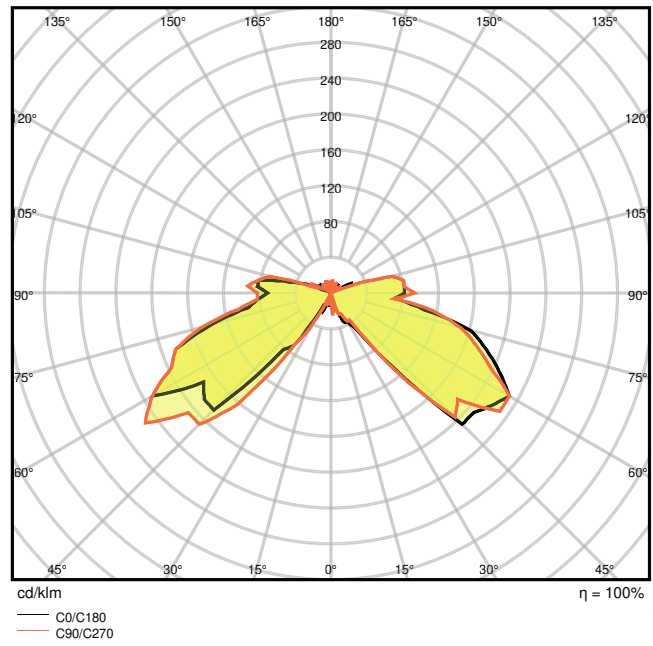

TECHNICAL DATA**Electrical data**

Nominal wattage	6.00 W
Nominal voltage	220...240 V
Mains frequency	50...60 Hz
Nominal current	60 mA
Max. number of luminaires per miniature circuit breaker B16	38
Max. number of luminaires per miniature circuit breaker C10	54
Max. number of luminaires per miniature circuit breaker C16	34
Power factor λ	> 0.5
Protection class	II
Operating mode	Mains voltage

Photometrical data

Luminous flux	360 lm
Luminous efficacy	60 lm/W
Color temperature	3000 K
Light color (designation)	Warm White
Color rendering index Ra	≥ 80
Standard deviation of color matching	< 6 sdc _m
Photobiological safety group acc. to EN62778	RG0
Photobiological safety group acc. to EN62471	RG0
Beam angle	160 °

Distance [m]	Cone diameter [m]	illuminance [lx]
0.5	4.55 5.73	E(0°) 3 E(C90) 2 E(C0) 1
1.0	9.10 11.46	E(0°) 1 E(C90) 0 E(C0) 0
1.5	13.64 17.19	E(0°) 0 E(C90) 0 E(C0) 0
2.0	18.19 22.92	E(0°) 0 E(C90) 0 E(C0) 0
2.5	22.74 28.65	E(0°) 0 E(C90) 0 E(C0) 0
3.0	27.29 34.38	E(0°) 0 E(C90) 0 E(C0) 0

— C0/C180 (Half beam angle [°]: 160.2°)
— C90/C270 (Half beam angle [°]: 155.2°)

O Facade Pole 6W3000K SST IP44

4058075075092 O Facade Pole 6W3000K SST IP44

Dimensions & Weight

Length	138.00 mm
Width	102.00 mm
Height	135.00 mm
Product weight	470.00 g