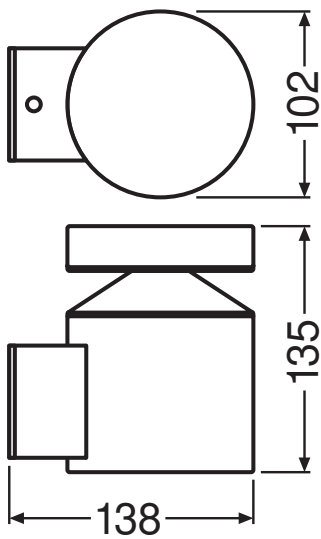

Photometrical data

Luminous flux	360 lm
Luminous efficacy	60 lm/W
Color temperature	3000 K
Light color (designation)	Warm White
Color rendering index Ra	≥ 80
Standard deviation of color matching	< 6 sdc _m
Photobiological safety group acc. to EN62778	RG0
Photobiological safety group acc. to EN62471	RG0
Beam angle	160 °

Distance [m]	Cone diameter [m]	illuminance [lx]
0.5	4.55 5.73	E(0°) 3 E(C90) 2 E(C0) 1
1.0	9.10 11.46	E(0°) 1 E(C90) 0 E(C0) 0
1.5	13.64 17.19	E(0°) 0 E(C90) 0 E(C0) 0
2.0	18.19 22.92	E(0°) 0 E(C90) 0 E(C0) 0
2.5	22.74 28.65	E(0°) 0 E(C90) 0 E(C0) 0
3.0	27.29 34.38	E(0°) 0 E(C90) 0 E(C0) 0

— C0/C180 (Half beam angle [°]: 160.2°)
— C90/C270 (Half beam angle [°]: 155.2°)

O Facade Pole 6W3000K SST IP44

4058075075092 O Facade Pole 6W3000K SST IP44

Dimensions & Weight

Length	138.00 mm
Width	102.00 mm
Height	135.00 mm
Product weight	470.00 g

LOGISTICAL DATA

Product code	Packaging unit (Pieces/Unit)	Dimensions (length x width x height)	Gross weight	Volume
4058075075092	Folding box 1	124 mm x 154 mm x 166 mm	510.00 g	3.17 dm ³
4058075075108	Shipping box 6	380 mm x 175 mm x 320 mm	3291.00 g	21.28 dm ³