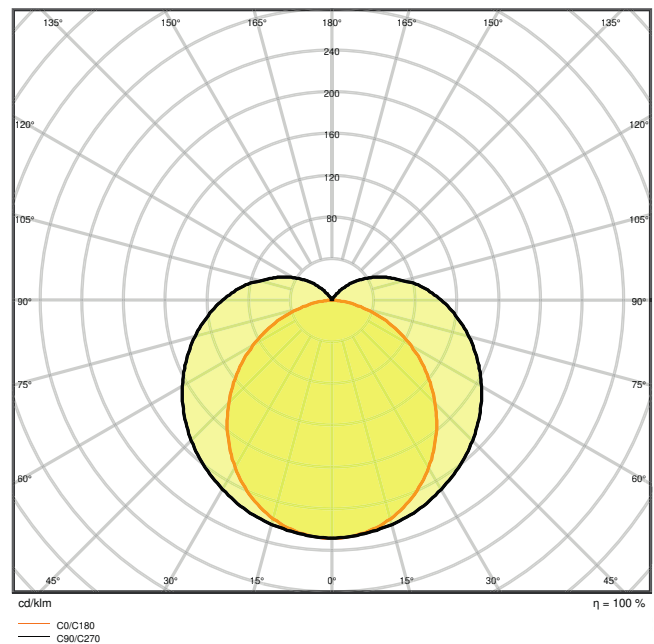

LN UO 1500 60W4000K EM