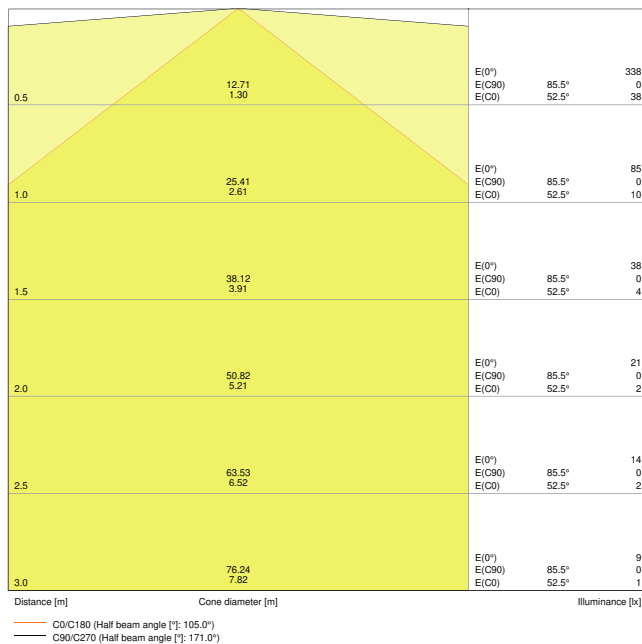

Product features

- Certified according to European norms (EN 60598-1:2015; EN 60598-2-22:2014)
- Luminaire suited for normal lighting and emergency lighting
- Self-contained luminaires
- Emergency lighting function: battery discharge time of 3 h
- Function test of emergency lighting: automatic (AT)
- Battery technology: LiFePO4
- Very high luminous efficacy: up to 125 lm/W
- Robust metal housing and PC diffuser
- Wiring at back side of luminaire
- Through wiring possible

Photometrical data

Luminous flux	7100 lm
Luminous efficacy	120 lm/W
Color temperature	4000 K
Light color (designation)	Cool White
Color rendering index Ra	\geq 80
Standard deviation of color matching	\leq 5 sdc _m
Photobiological safety group acc. to EN62778	RG0
Beam angle	120 °

LN UO 1500 60W4000K EM

LN UO 1500 60W4000K EM

Dimensions & Weight

Length	1458.00 mm
Width	62.00 mm
Height	74.00 mm
Product weight	2100.00 g

Materials & Colors

Product color	White
Housing color	White
Body material	Steel
Cover material	Polycarbonate (PC)