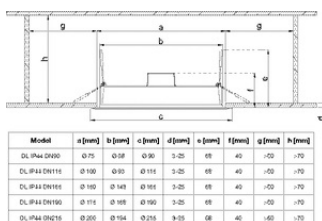

Documents and certificates		Document name
	User instruction / safety instructions	DL IP44 FRAME DN BK/WT
	Legal information	DL IP44 DN 115 8W 830 WT
	Legal information	DL IP44 DN WT
	Legal information	Informationstext 18 Abs 4 ElektroG
	Declarations of conformity	DL IP44 FRAME DN
	Declarations of conformity UKCA	UKCA Declaration of Conformity DOWNLIGHT IP44 DN WT
Tender texts		Document name
	Tender documents	DOWNLIGHT IP44 FRAME DN 165 WT-EN

LOGISTICAL DATA

Product code	Packaging unit (Pieces/Unit)	Dimensions (length x width x height)	Gross weight	Volume
4058075709928	Folding box 1	170 mm x 53 mm x 174 mm	123.00 g	1.57 dm³
4058075709935	Shipping box 10	350 mm x 279 mm x 190 mm	1495.00 g	18.55 dm³

The mentioned product code describes the smallest quantity unit which can be ordered. One shipping unit can contain one or more single products. When placing an order, for the quantity please enter single or multiples of a shipping unit.

ADDITIONAL CATALOG INFORMATION

DISCLAIMER

Subject to change without notice. Errors and omission excepted. Always make sure to use the most recent release.