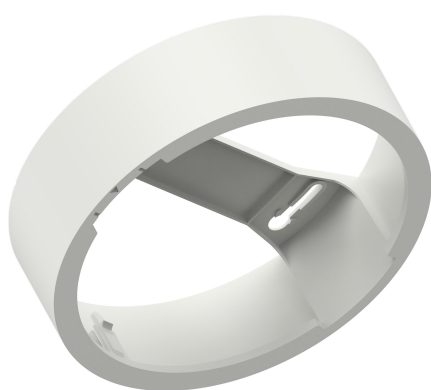

PRODUCT DATASHEET

DL IP44 FRAME DN 165 WT

DOWNLIGHT IP44 FRAME | Surface mounting frame for Downlight IP44

Areas of application

- Direct replacement for luminaires with compact fluorescent lamps
- General illumination
- Public areas
- Stairways
- Corridors
- Shops
- Bathrooms

Product benefits

- Easily installed

Product features

- Robust polycarbonate casing
- Mounting accessories included

TECHNICAL DATA**Dimensions & Weight**

Diameter	165 mm
Height	47 mm
Product weight	96.00 g

DL IP44 FRAME DN 165

Materials & Colors

Product color	White
Housing color	White
Body material	Polycarbonate (PC)

Application & Mounting

Mounting type	Surface
Mounting location	Ceiling
Replaceable light source	No

DOWNLOAD DATA